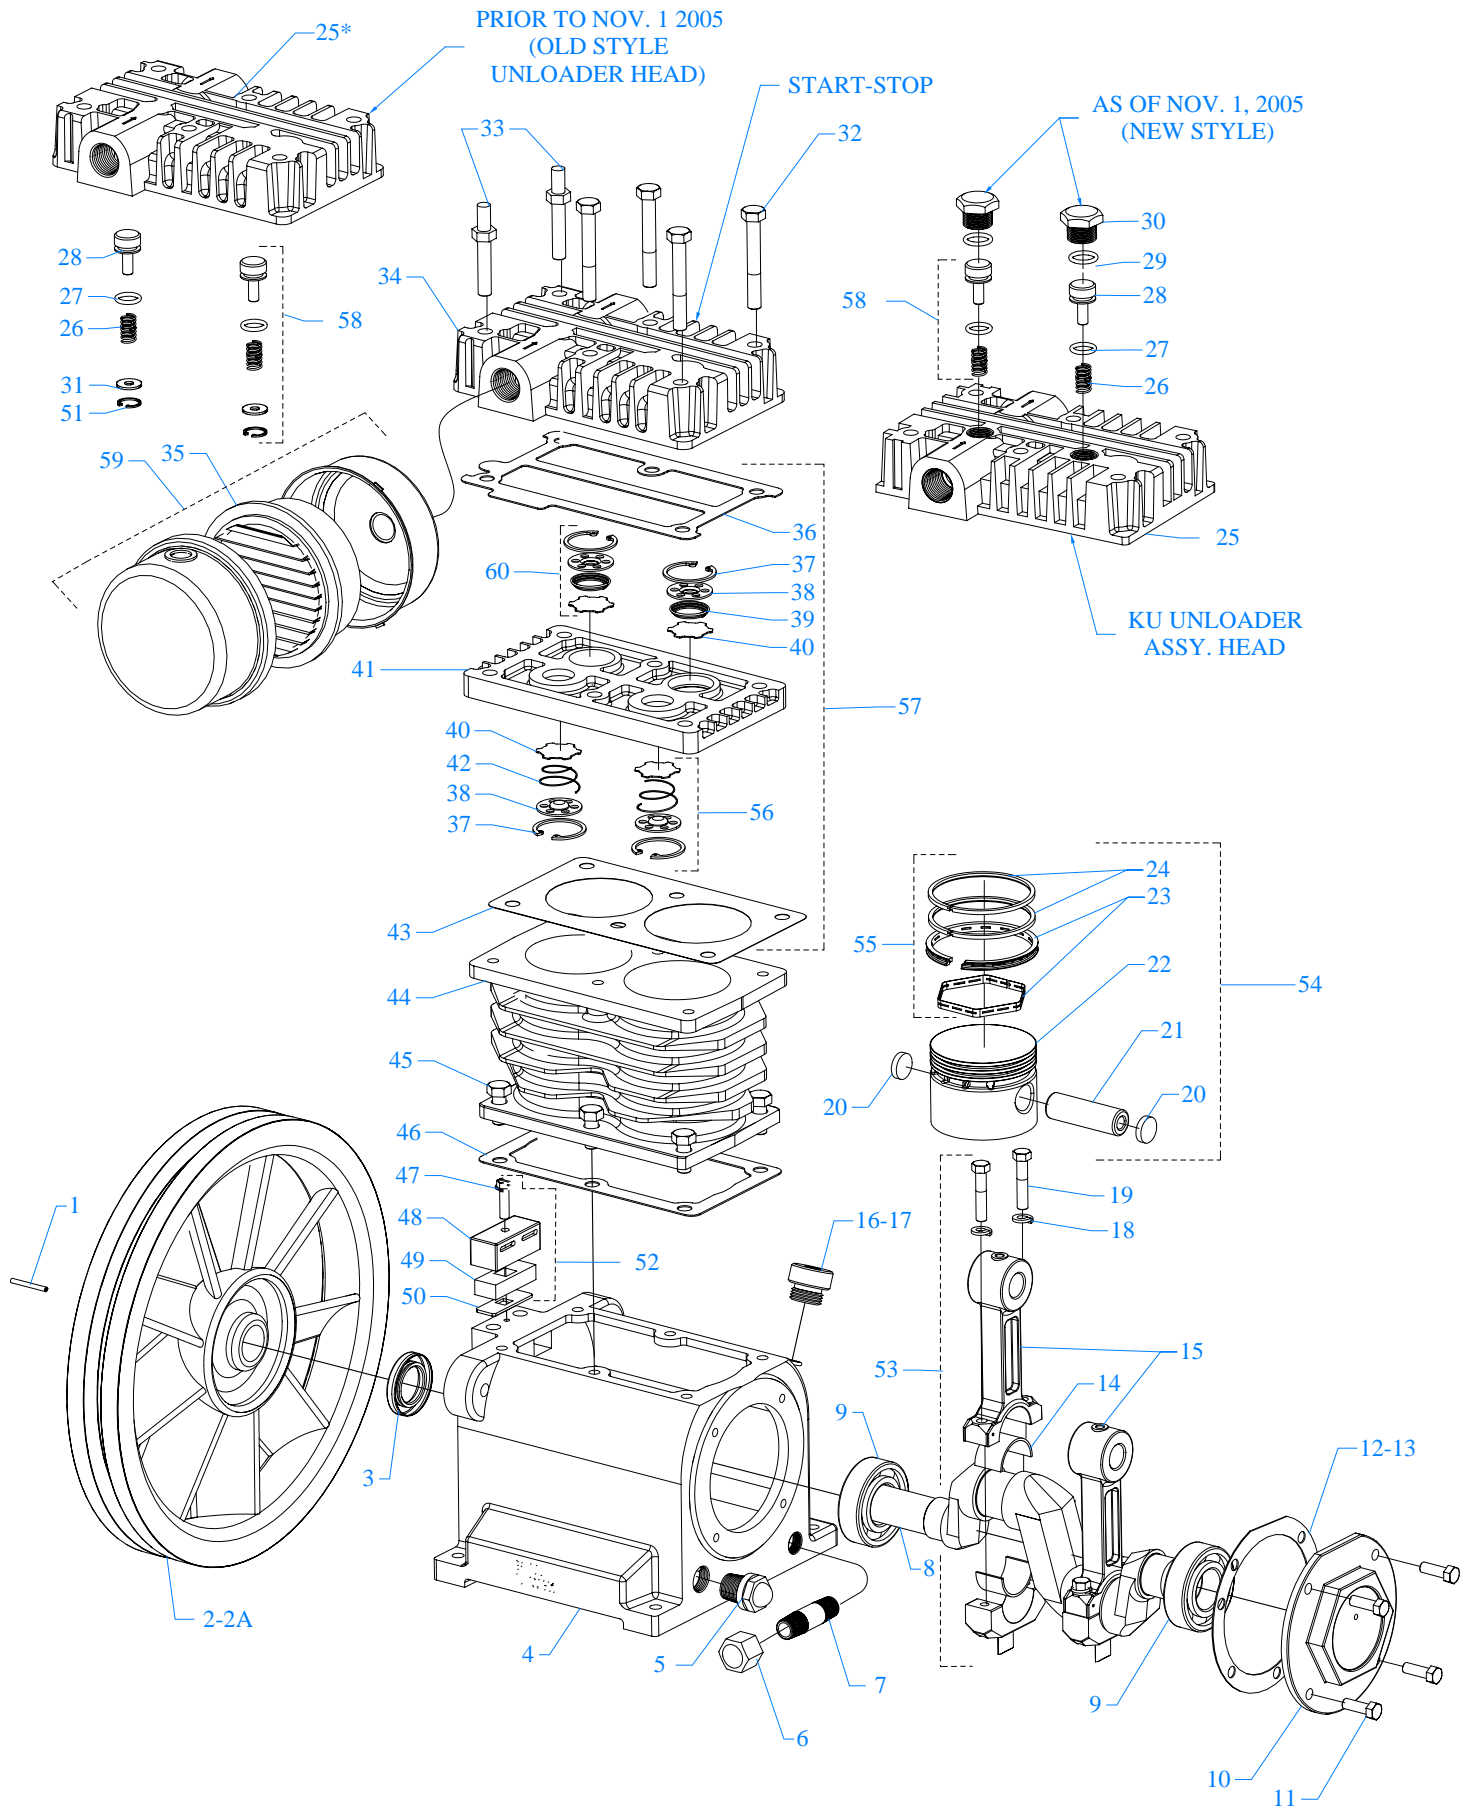

MODEL : K34S - BS

Parts List for Model K34S-BS Single Phase

NOTE: The quantity number indicates the total number of pieces required for a complete unit repair.
When ordering parts give compressor model, serial number and part number. Order assemblies when possible.

<u>REF. NO.</u>	<u>PART NO.</u>	<u>DESCRIPTION</u>	<u>QTY.</u>
1	320-1037	BASE PLATE 20 X 8 ASSY ELECTRIC	1
2	421-1101	PUMP,CMPRSR,PISTON,REPLCMT,BLUE,K	1
3	320-1121	FILTER,W/DECALS,ASSY,G154S	1
4	120-1220	SCREW,CAP,HEXHD,GR5,ST,PLD,1/4-20X1-3/4	4
5	120-1116	NUT,LOCK,FLANGE,HEX,SERR,ST,PLTD,1/4-20	4
6	122-1034	NIPPLE,STEEL,SCH 40,1/4" X 5" L	1
7	122-1126	CAP,HEX,MI,PLATED,1/4"NPT	1
8	130-1005	MOTOR,3/4HP,115-208-230/60/1,1725RPM,ODP	1
9	120-1018	SCREW,FLANGE,HEX,SERR,ST,PLD,5/16-18X3/4	4
10	120-1119	NUT,LOCK,FLANGE,HEX,SERR,ST,PLTD,5/16-18	6
11	154-1231	PULLEY,CI,SG,3.0PDA,5/8ID,AK32X5/8	1
12	120-1108	KEY,STEEL,BLACK,3/16X3/16X 1-1/2" LENGTH	1
13	154-4L450	BELT,VEE,A43,4L-450	1
14	320-1008	BELTGUARD,ELECTRIC,K,ASSY,BLUE,LOUVERED	1
15	120-1075	WASHER,FLAT,STEEL,PLATED,5/16"	2
16	104-1126	COVER,CLIP,PLASTIC,BLACK,0.062X7/16X1	3
NOT SHOWN	610-1225	KIT,ELEMENT,FILTER,G54E,PKG OF 4,G54EP	1
NOT SHOWN	105-1209	OIL,PUMP,SYNTHETIC,BLUE,1 QUART,ESQ	1

MODEL K & KU
Two Cylinder Single Stage
2-1/2" Bore X 2" Stroke

JENNY PRODUCTS, INC.
850 N. Pleasant Ave.
Somerset, Pennsylvania 15501

Parts List for Model K & KU Pump Assembly

NOTE: The quantity number indicates the total number of pieces required for a complete unit repair.
 When ordering parts give compressor model, serial number and part number. Order assemblies when possible.