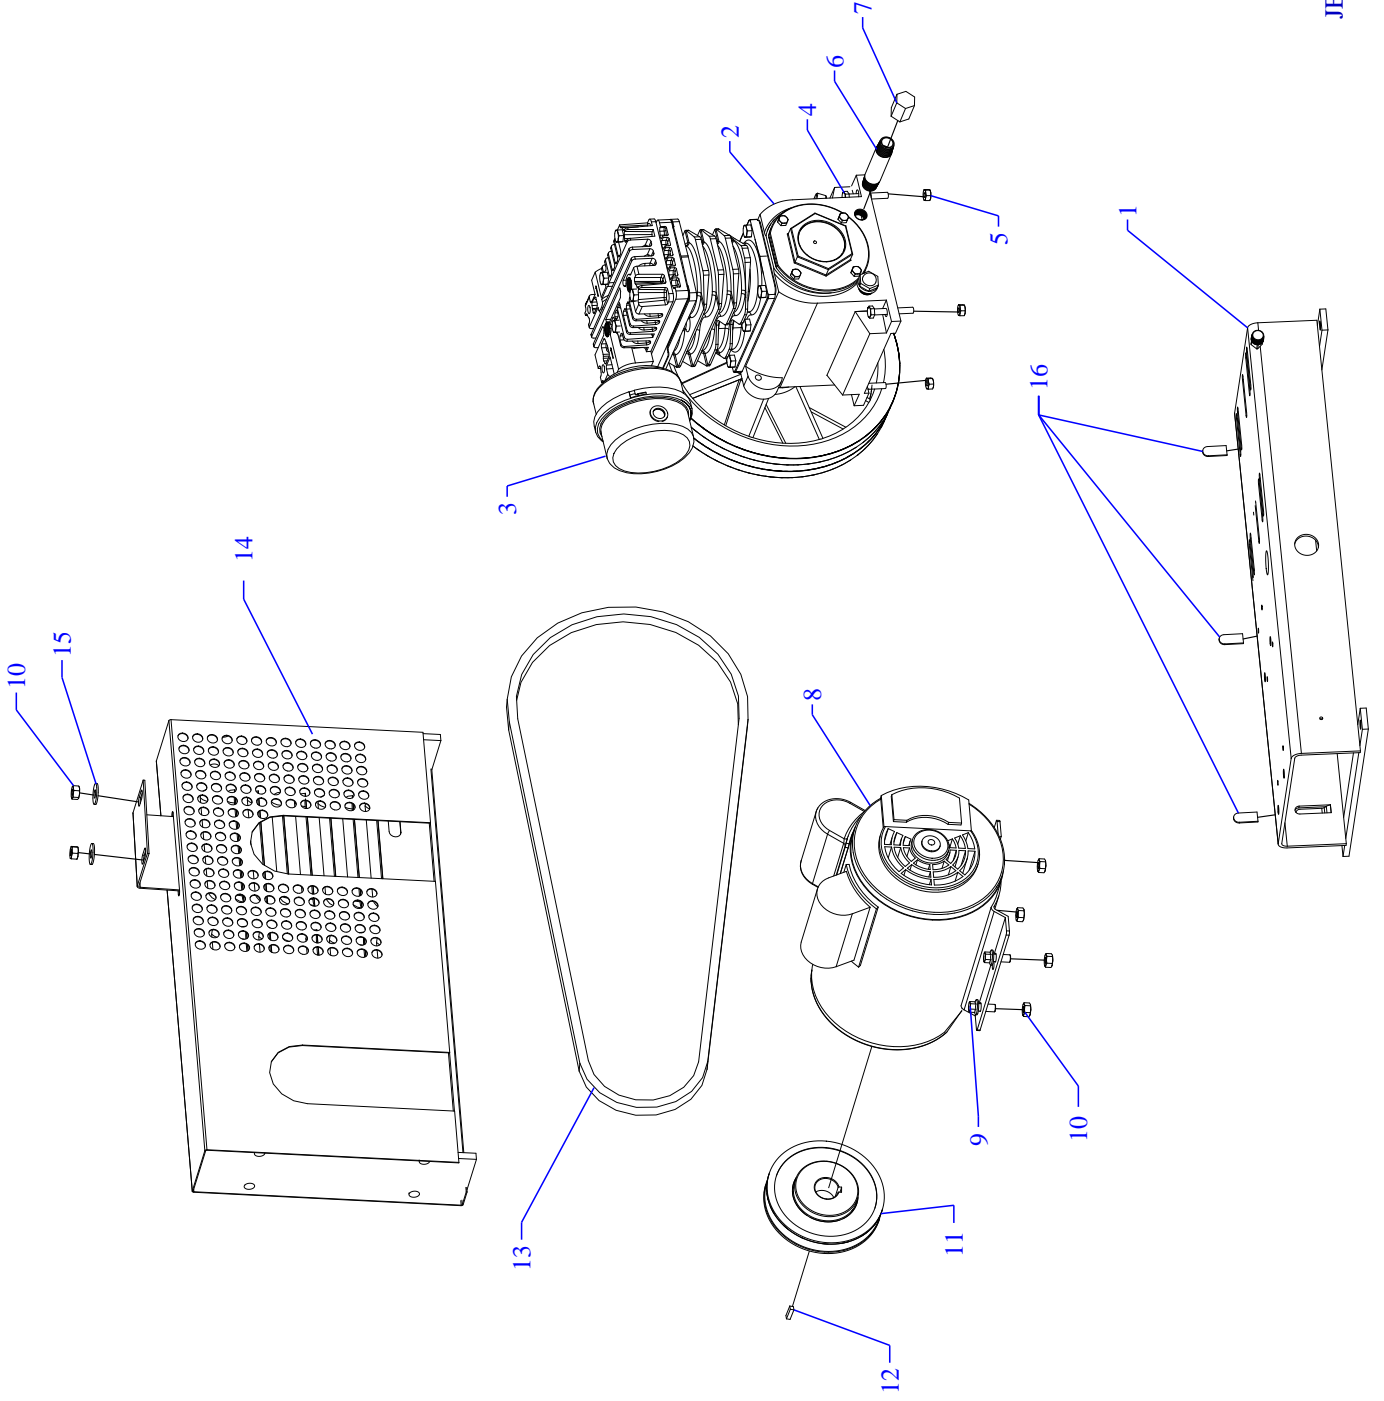

MODEL : K34S - BS

Parts List for Model K34S-BS Single Phase

NOTE: The quantity number indicates the total number of pieces required for a complete unit repair.
When ordering parts give compressor model, serial number and part number. Order assemblies when possible.

<u>REF. NO.</u>	<u>PART NO.</u>	<u>DESCRIPTION</u>	<u>QTY.</u>
1	320-1037	BASE PLATE 20 X 8 ASSY ELECTRIC	1
2	421-1101	PUMP,CMPRSR,PISTON,REPLCMT,BLUE,K	1
3	320-1121	FILTER,W/DECALS,ASSY,G154S	1
4	120-1220	SCREW,CAP,HEXHD,GR5,ST,PLD,1/4-20X1-3/4	4
5	120-1116	NUT,LOCK,FLANGE,HEX,SERR,ST,PLTD,1/4-20	4
6	122-1034	NIPPLE,STEEL,SCH 40,1/4" X 5" L	1
7	122-1126	CAP,HEX,MI,PLATED,1/4"NPT	1
8	130-1005	MOTOR,3/4HP,115-208-230/60/1,1725RPM,ODP	1
9	120-1018	SCREW,FLANGE,HEX,SERR,ST,PLD,5/16-18X3/4	4
10	120-1119	NUT,LOCK,FLANGE,HEX,SERR,ST,PLTD,5/16-18	6
11	154-1231	PULLEY,CI,SG,3.0PDA,5/8ID,AK32X5/8	1
12	120-1108	KEY,STEEL,BLACK,3/16X3/16X 1-1/2" LENGTH	1
13	154-4L450	BELT,VEE,A43,4L-450	1
14	320-1008	BELTGUARD,ELECTRIC,K,ASSY,BLUE,LOUVERED	1
15	120-1075	WASHER,FLAT,STEEL,PLATED,5/16"	2
16	104-1126	COVER,CLIP,PLASTIC,BLACK,0.062X7/16X1	3
NOT SHOWN	610-1225	KIT,ELEMENT,FILTER,G54E,PKG OF 4,G54EP	1
NOT SHOWN	105-1209	OIL,PUMP,SYNTHETIC,BLUE,1 QUART,ESQ	1

MODEL K & KU
Two Cylinder Single Stage
2-1/2" Bore X 2" Stroke

JENNY PRODUCTS, INC.
850 N. Pleasant Ave.
Somerset, Pennsylvania 15501

Parts List for Model K & KU Pump Assembly

NOTE: The quantity number indicates the total number of pieces required for a complete unit repair.
 When ordering parts give compressor model, serial number and part number. Order assemblies when possible.