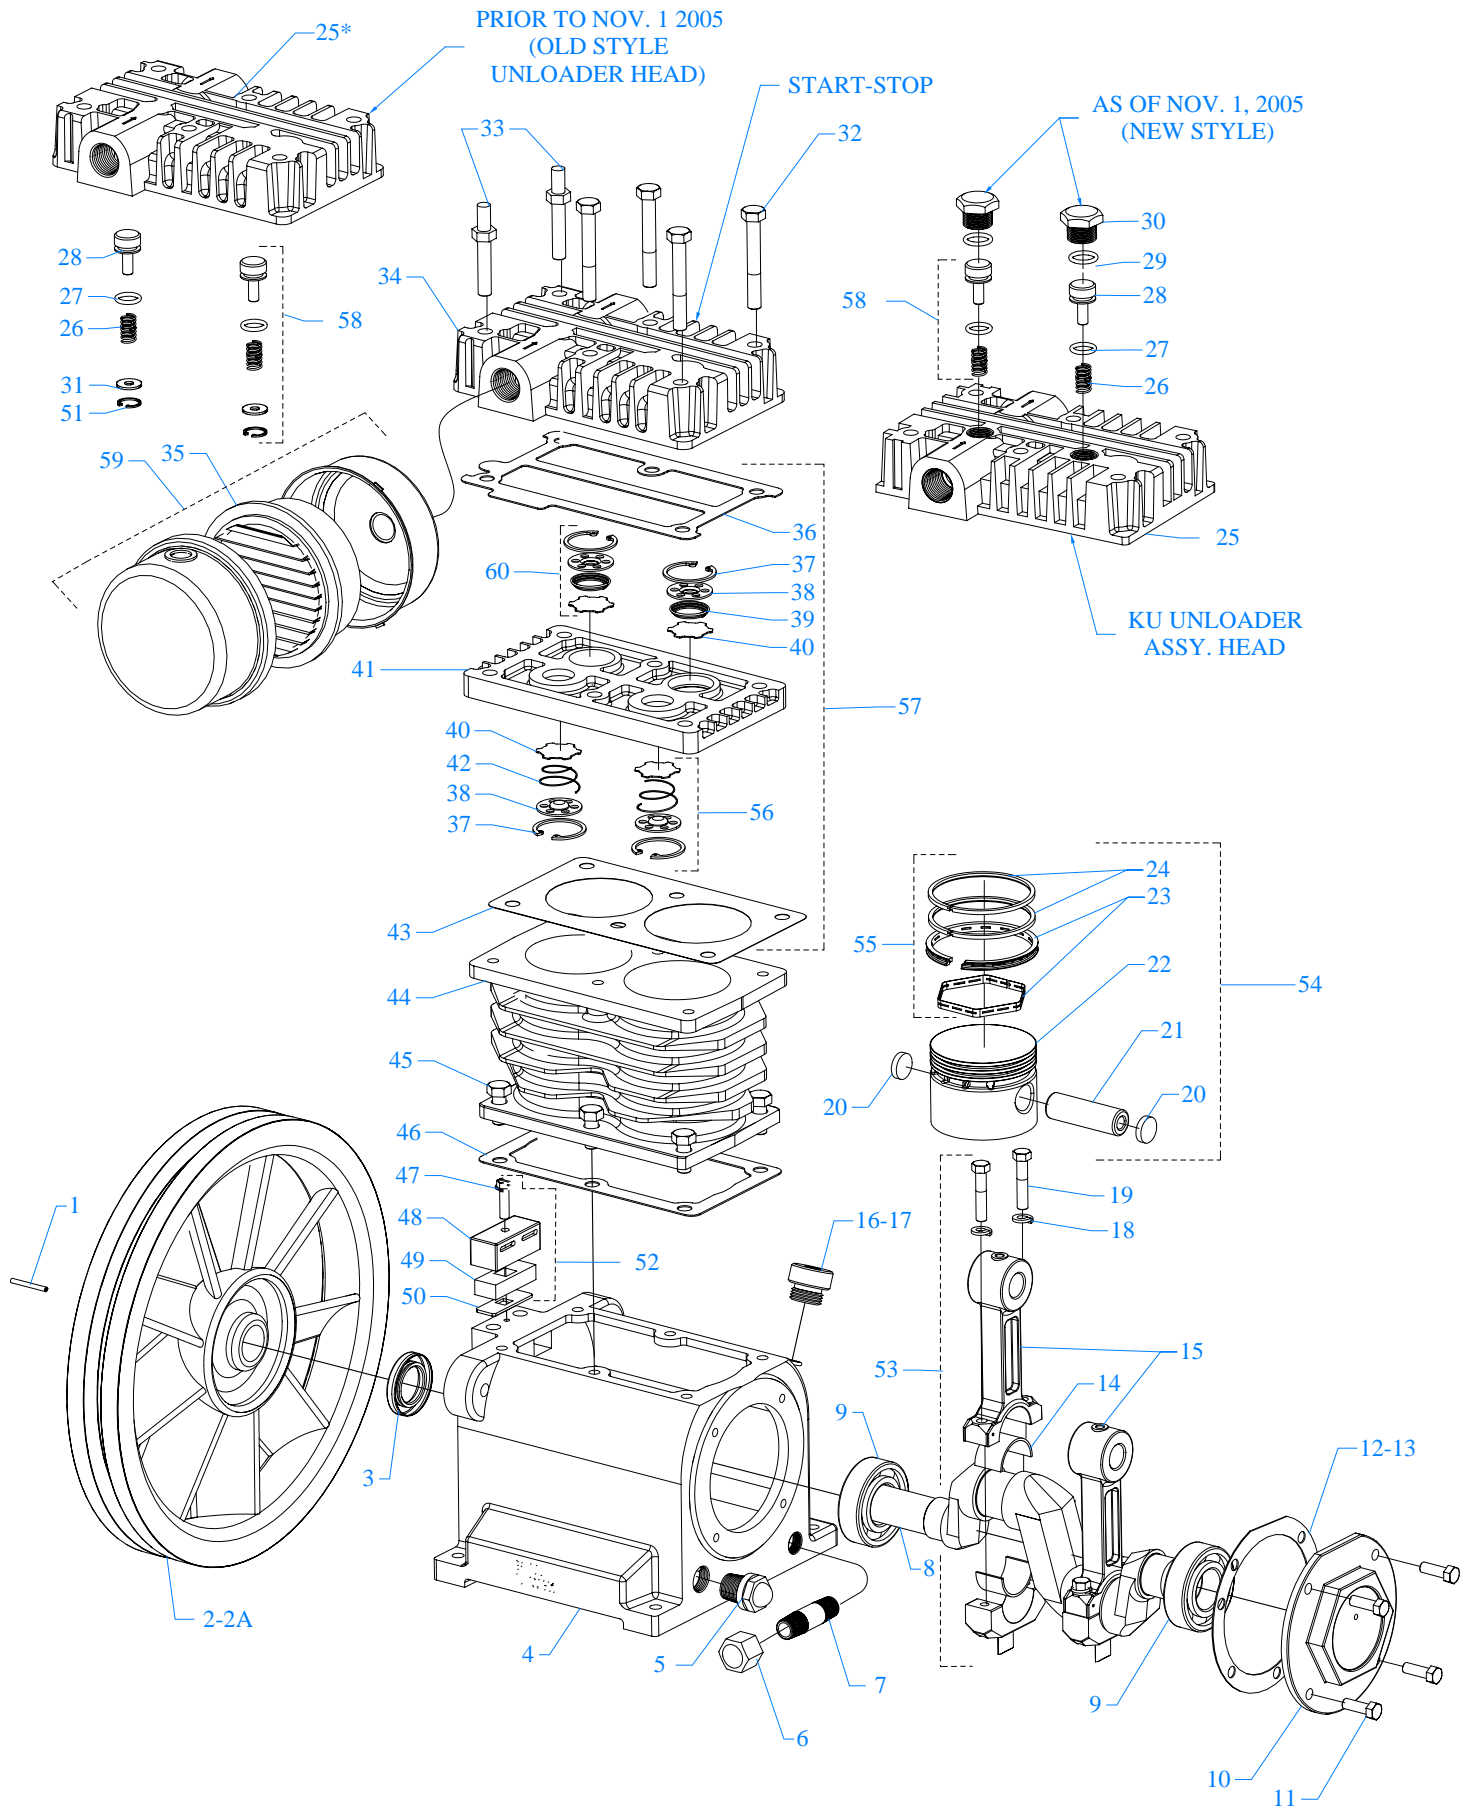

MODEL : K1A - B

Parts List for Model K1A-B Single & Three Phase

NOTE: The quantity number indicates the total number of pieces required for a complete unit repair.

When ordering parts give compressor model, serial number and part number. Order assemblies when possible.

<u>REF. NO.</u>	<u>PART NO.</u>	<u>DESCRIPTION</u>	<u>QTY.</u>
1	320-1037	BASE PLATE 20 X 8 ASSY ELECTRIC	1
2	421-1101	PUMP,CMPRSR,PISTON,REPLCMT,BLUE,K	1
3	320-1121	FILTER,W/DECALS,ASSY,G154S	1
4	120-1220	SCREW,CAP,HEXHD,GR5,ST,PLD,1/4-20X1-3/4	4
5	120-1116	NUT,LOCK,FLANGE,HEX,SERR,ST,PLTD,1/4-20	4
6	122-1034	NIPPLE,STEEL,SCH 40,1/4" X 5" L	1
7	122-1126	CAP,HEX,MI,PLATED,1/4"NPT	1
8	120-1119	NUT,LOCK,FLANGE,HEX,SERR,ST,PLTD,5/16-18	6
9	120-1018	SCREW,FLANGE,HEX,SERR,ST,PLD,5/16-18X3/4	4
10	130-1010	MOTOR,1HP,115-230/60/1,1725RPM,ODP	1
10*	130-1010-01	MOTOR,1HP,200-208/60/1,1725RPM,ODP	1
10**	130-1012	MOTOR,1HP,200-208/60/3,1725RPM,ODP	1
10***	130-1013	MOTOR,1HP,230-460/60/3,1725RPM,ODP	1
11	154-1206	PULLEY,CI,SG,3.2PDA,5/8ID,AK34X5/8	1
12	120-1108	KEY,STEEL,BLACK,3/16X3/16X 1-1/2" LENGTH	1
13	154-4L450	BELT,VEE,A45,4L-450	1
14	320-1008	BELTGUARD,ELECTRIC,K,ASSY,BLUE,LOUVERED	1
15	120-1075	WASHER,FLAT,STEEL,PLATED,5/16"	2
16	104-1126	COVER,CLIP,PLASTIC,BLACK,0.062X7/16X1	3
NOT SHOWN	610-1225	KIT,ELEMENT,FILTER,G54E,PKG OF 4,G54EP	1
NOT SHOWN	105-1209	OIL,PUMP,SYNTHETIC,BLUE,1 QUART,ESQ	1