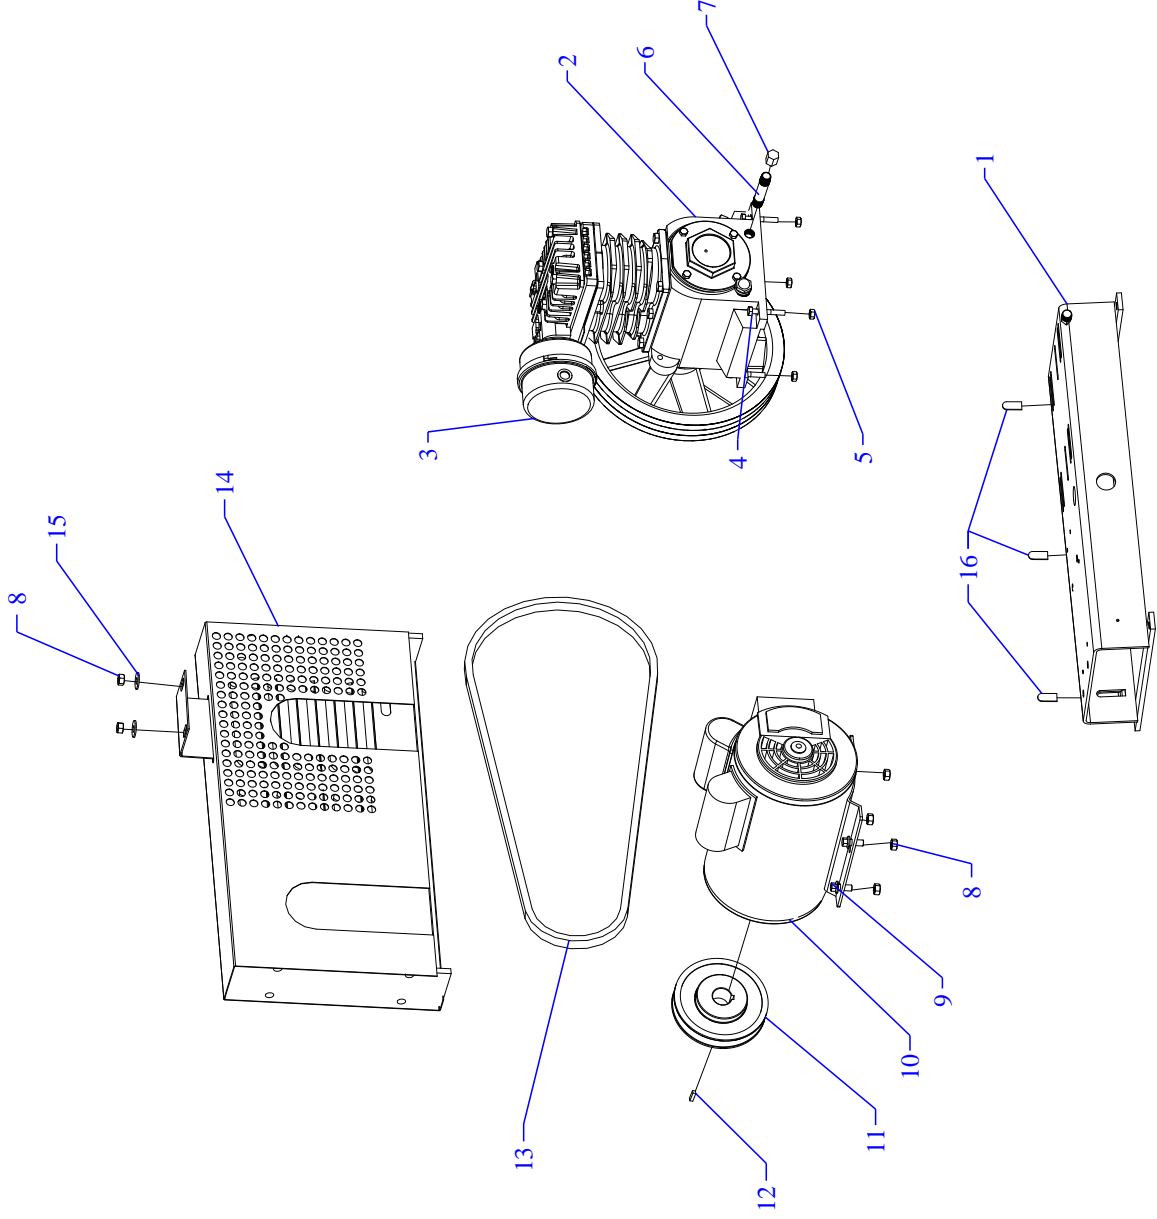

MODEL : K1A - B

Parts List for Model K1A-B Single & Three Phase

NOTE: The quantity number indicates the total number of pieces required for a complete unit repair.

When ordering parts give compressor model, serial number and part number. Order assemblies when possible.

<u>REF. NO.</u>	<u>PART NO.</u>	<u>DESCRIPTION</u>	<u>QTY.</u>
1	320-1037	BASE PLATE 20 X 8 ASSY ELECTRIC	1
2	421-1101	PUMP,CMPRSR,PISTON,REPLCMT,BLUE,K	1
3	320-1121	FILTER,W/DECALS,ASSY,G154S	1
4	120-1220	SCREW,CAP,HEXHD,GR5,ST,PLD,1/4-20X1-3/4	4
5	120-1116	NUT,LOCK,FLANGE,HEX,SERR,ST,PLTD,1/4-20	4
6	122-1034	NIPPLE,STEEL,SCH 40,1/4" X 5" L	1
7	122-1126	CAP,HEX,MI,PLATED,1/4"NPT	1
8	120-1119	NUT,LOCK,FLANGE,HEX,SERR,ST,PLTD,5/16-18	6
9	120-1018	SCREW,FLANGE,HEX,SERR,ST,PLD,5/16-18X3/4	4
10	130-1010	MOTOR,1HP,115-230/60/1,1725RPM,ODP	1
10*	130-1010-01	MOTOR,1HP,200-208/60/1,1725RPM,ODP	1
10**	130-1012	MOTOR,1HP,200-208/60/3,1725RPM,ODP	1
10***	130-1013	MOTOR,1HP,230-460/60/3,1725RPM,ODP	1
11	154-1206	PULLEY,CI,SG,3.2PDA,5/8ID,AK34X5/8	1
12	120-1108	KEY,STEEL,BLACK,3/16X3/16X 1-1/2" LENGTH	1
13	154-4L450	BELT,VEE,A45,4L-450	1
14	320-1008	BELTGUARD,ELECTRIC,K,ASSY,BLUE,LOUVERED	1
15	120-1075	WASHER,FLAT,STEEL,PLATED,5/16"	2
16	104-1126	COVER,CLIP,PLASTIC,BLACK,0.062X7/16X1	3
NOT SHOWN	610-1225	KIT,ELEMENT,FILTER,G54E,PKG OF 4,G54EP	1
NOT SHOWN	105-1209	OIL,PUMP,SYNTHETIC,BLUE,1 QUART,ESQ	1