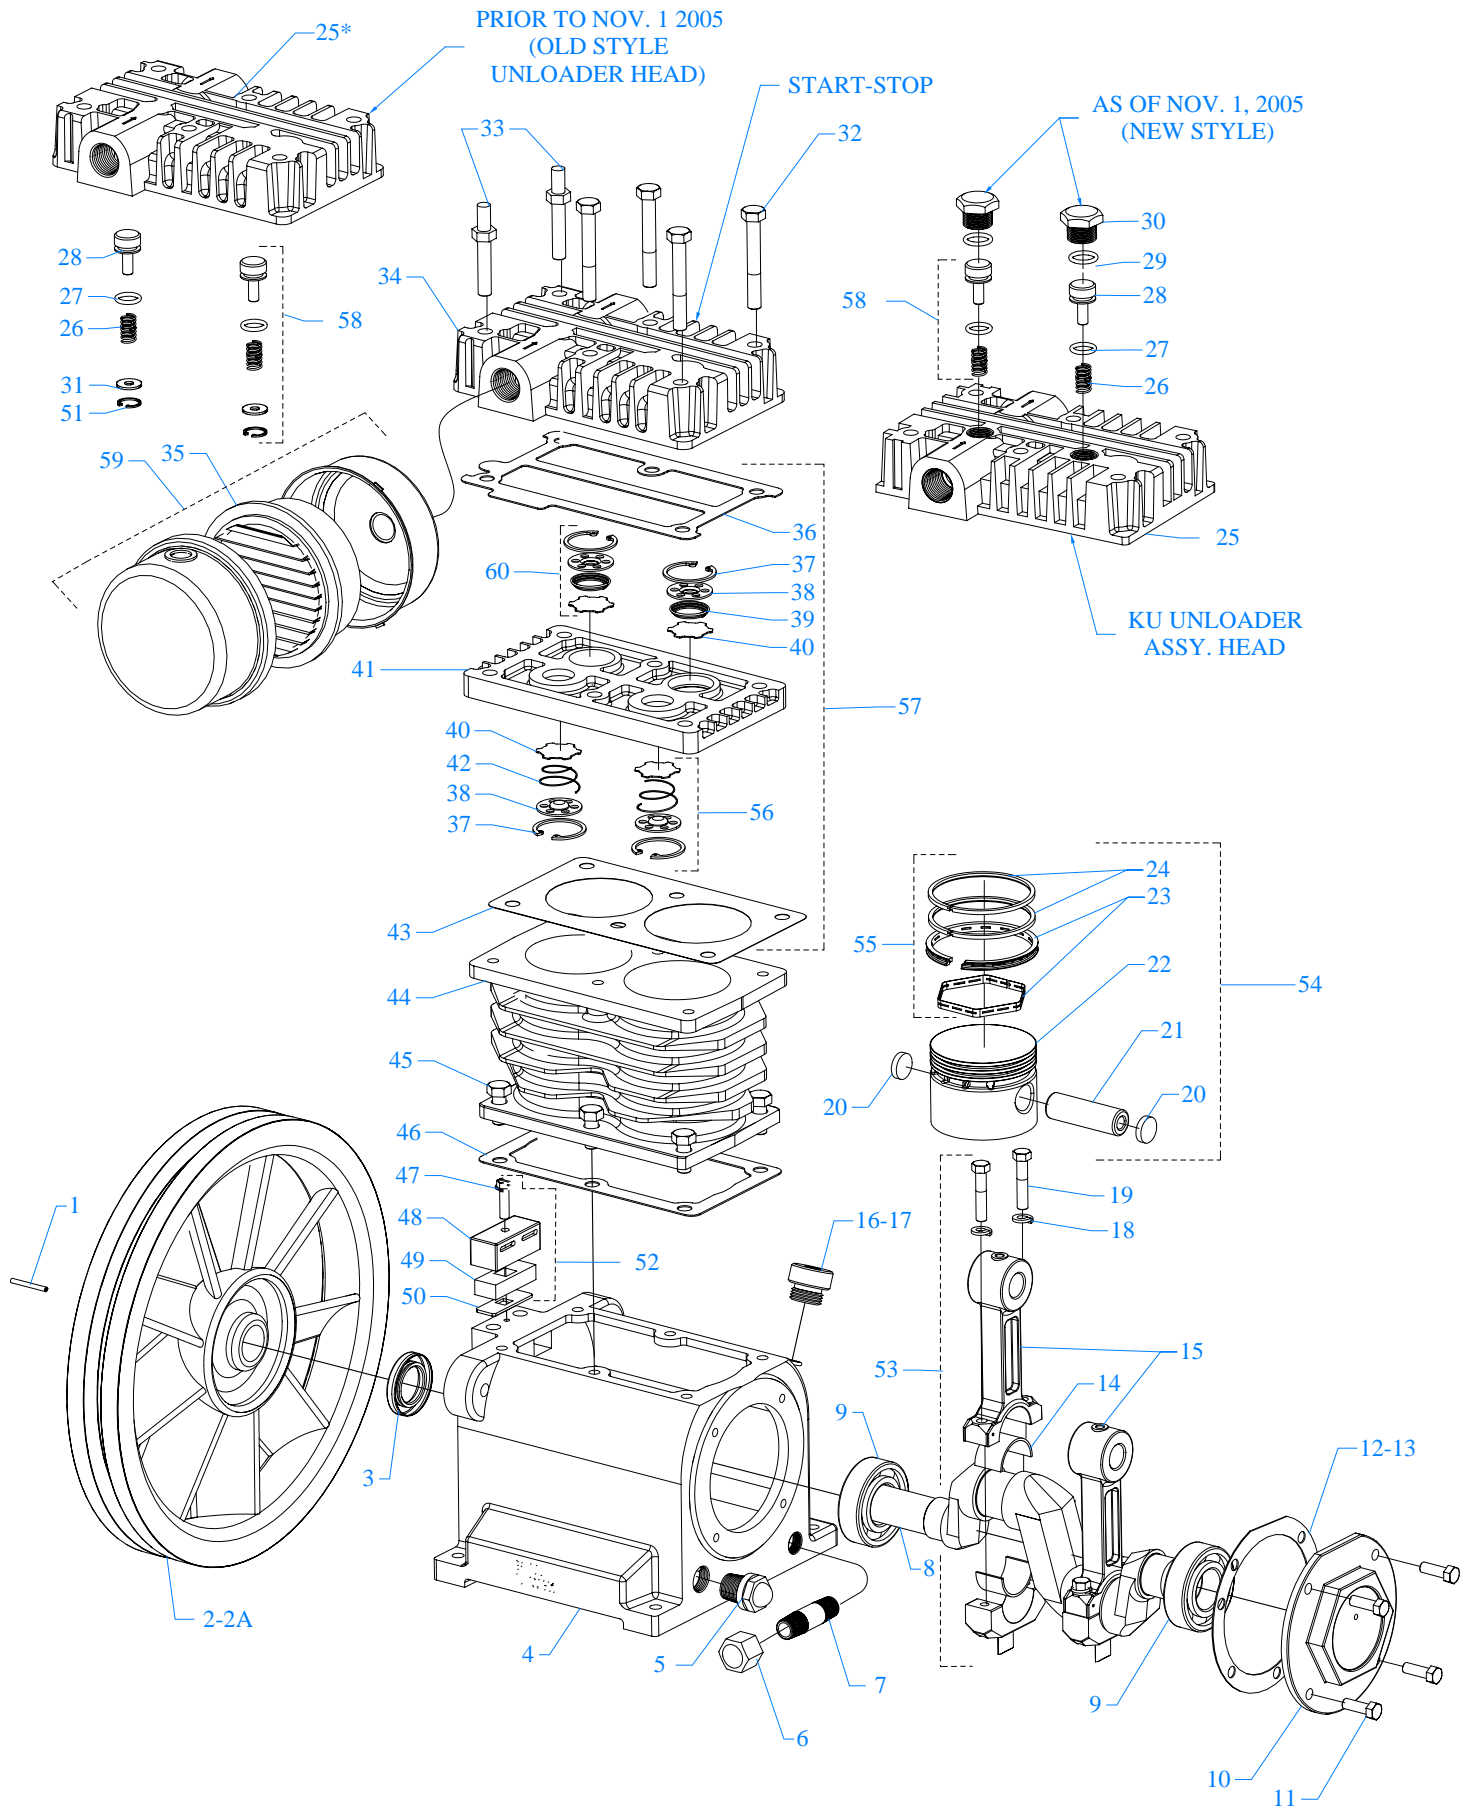

MODEL : K15A - B

Parts List for Model K15A-B Single & Three Phase

NOTE: The quantity number indicates the total number of pieces required for a complete unit repair.

When ordering parts give compressor model, serial number and part number. Order assemblies when possible.

<u>REF. NO.</u>	<u>PART NO.</u>	<u>DESCRIPTION</u>	<u>QTY.</u>
1	320-1037	BASE PLATE 20 X 8 ASSY ELECTRIC	1
2	421-1101	PUMP, CMPRSR, PISTON, REPLCMT, BLUE, K	1
3	320-1121	FILTER, W/DECALS, ASSY, G154S	1
4	120-1220	SCREW, CAP, HEXHD, GR5, ST, PLD, 1/4-20X1-3/4	4
5	120-1116	NUT, LOCK, FLANGE, HEX, SERR, ST, PLTD, 1/4-20	4
6	122-1034	NIPPLE, STEEL, SCH 40, 1/4" X 5" L	1
7	122-1126	CAP, HEX, MI, PLATED, 1/4" NPT	1
8	120-1119	NUT, LOCK, FLANGE, HEX, SERR, ST, PLTD, 5/16-18	6
9	120-1018	SCREW, FLANGE, HEX, SERR, ST, PLD, 5/16-18X3/4	4
10	130-1014	MOTOR, 1.5HP, 115-230/60/1, 1725RPM, ODP	1
10*	130-1015	MOTOR, 1.5HP, 200-208/60/1, 1725RPM, ODP	1
10**	130-1017	MOTOR, 1.5HP, 230-460/50-60/3, 1725RPM, ODP	1
10***	130-1016	MOTOR, 1.5HP, 200-208/60/3, 1725RPM, ODP	1
11	154-1204	PULLEY, CI, SG, 5.0PDA, 5/8ID, AK54X5/8	1
12	120-1108	KEY, STEEL, BLACK, 3/16X3/16X 1-1/2" LENGTH	1
13	154-4L470	BELT, VEE, A45, 4L-470	1
14	320-1008	BELTGUARD, ELECTRIC, K, ASSY, BLUE, LOUVERED	1
15	120-1075	WASHER, FLAT, STEEL, PLATED, 5/16"	2
16	104-1126	COVER, CLIP, PLASTIC, BLACK, 0.062X7/16X1	3
NOT SHOWN	610-1225	KIT, ELEMENT, FILTER, G54E, PKG OF 4, G54EP	1
NOT SHOWN	105-1209	OIL, PUMP, SYNTHETIC, BLUE, 1 QUART, ESQ	1