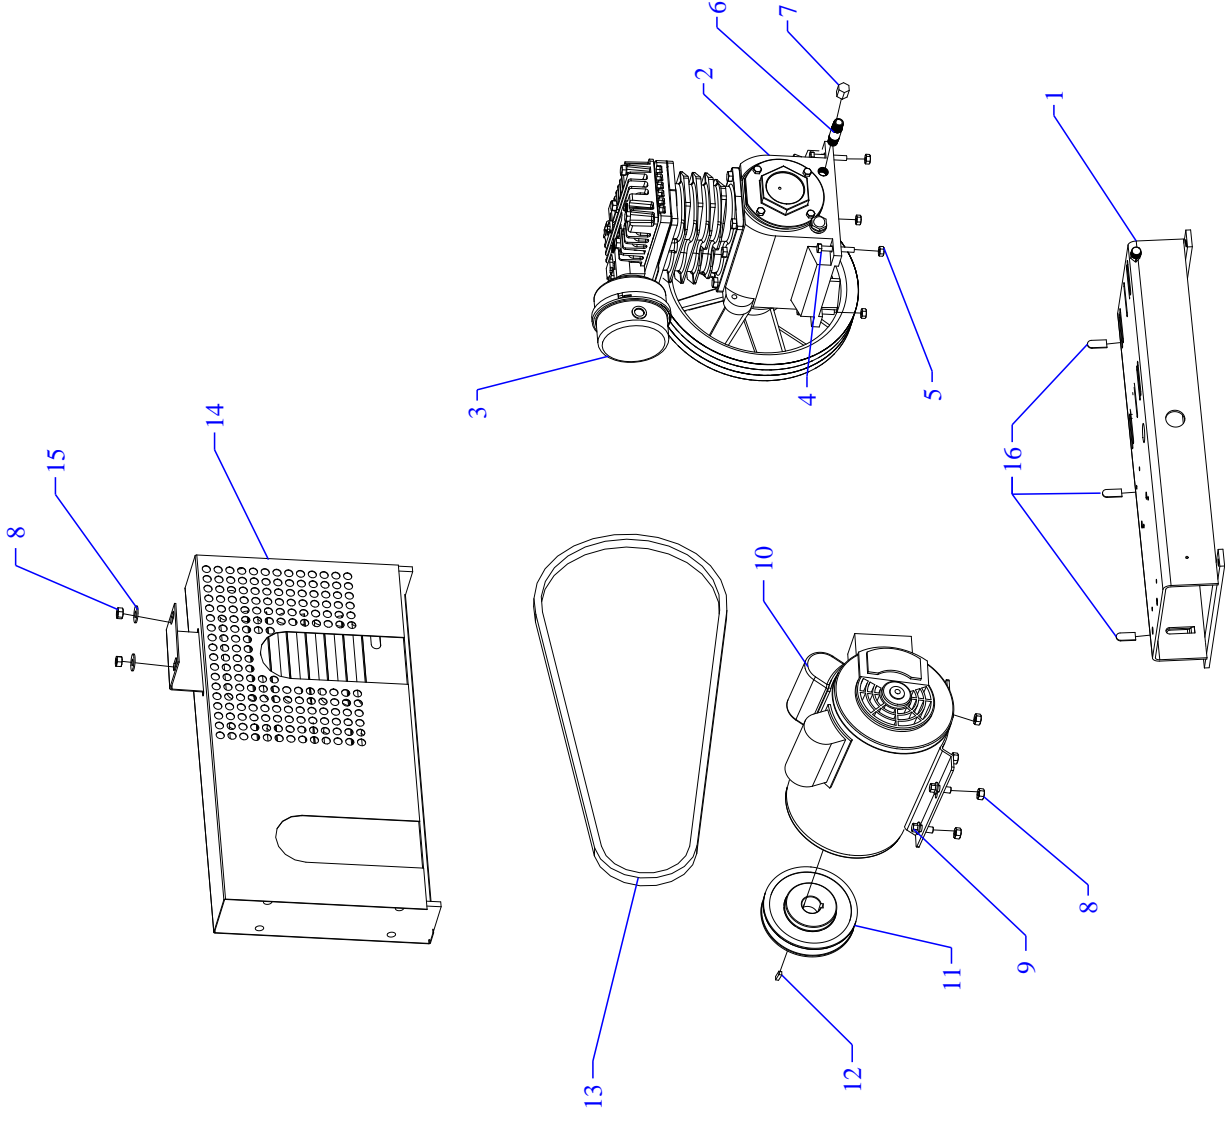

MODEL : K15A - B

Parts List for Model K15A-B Single & Three Phase

NOTE: The quantity number indicates the total number of pieces required for a complete unit repair.

When ordering parts give compressor model, serial number and part number. Order assemblies when possible.

<u>REF. NO.</u>	<u>PART NO.</u>	<u>DESCRIPTION</u>	<u>QTY.</u>
1	320-1037	BASE PLATE 20 X 8 ASSY ELECTRIC	1
2	421-1101	PUMP, CMPRSR, PISTON, REPLCMT, BLUE, K	1
3	320-1121	FILTER, W/DECALS, ASSY, G154S	1
4	120-1220	SCREW, CAP, HEXHD, GR5, ST, PLD, 1/4-20X1-3/4	4
5	120-1116	NUT, LOCK, FLANGE, HEX, SERR, ST, PLTD, 1/4-20	4
6	122-1034	NIPPLE, STEEL, SCH 40, 1/4" X 5" L	1
7	122-1126	CAP, HEX, MI, PLATED, 1/4" NPT	1
8	120-1119	NUT, LOCK, FLANGE, HEX, SERR, ST, PLTD, 5/16-18	6
9	120-1018	SCREW, FLANGE, HEX, SERR, ST, PLD, 5/16-18X3/4	4
10	130-1014	MOTOR, 1.5HP, 115-230/60/1, 1725RPM, ODP	1
10*	130-1015	MOTOR, 1.5HP, 200-208/60/1, 1725RPM, ODP	1
10**	130-1017	MOTOR, 1.5HP, 230-460/50-60/3, 1725RPM, ODP	1
10***	130-1016	MOTOR, 1.5HP, 200-208/60/3, 1725RPM, ODP	1
11	154-1204	PULLEY, CI, SG, 5.0PDA, 5/8ID, AK54X5/8	1
12	120-1108	KEY, STEEL, BLACK, 3/16X3/16X 1-1/2" LENGTH	1
13	154-4L470	BELT, VEE, A45, 4L-470	1
14	320-1008	BELTGUARD, ELECTRIC, K, ASSY, BLUE, LOUVERED	1
15	120-1075	WASHER, FLAT, STEEL, PLATED, 5/16"	2
16	104-1126	COVER, CLIP, PLASTIC, BLACK, 0.062X7/16X1	3
NOT SHOWN	610-1225	KIT, ELEMENT, FILTER, G54E, PKG OF 4, G54EP	1
NOT SHOWN	105-1209	OIL, PUMP, SYNTHETIC, BLUE, 1 QUART, ESQ	1

Parts List for Model K & KU Pump Assembly

NOTE: The quantity number indicates the total number of pieces required for a complete unit repair.
 When ordering parts give compressor model, serial number and part number. Order assemblies when possible.