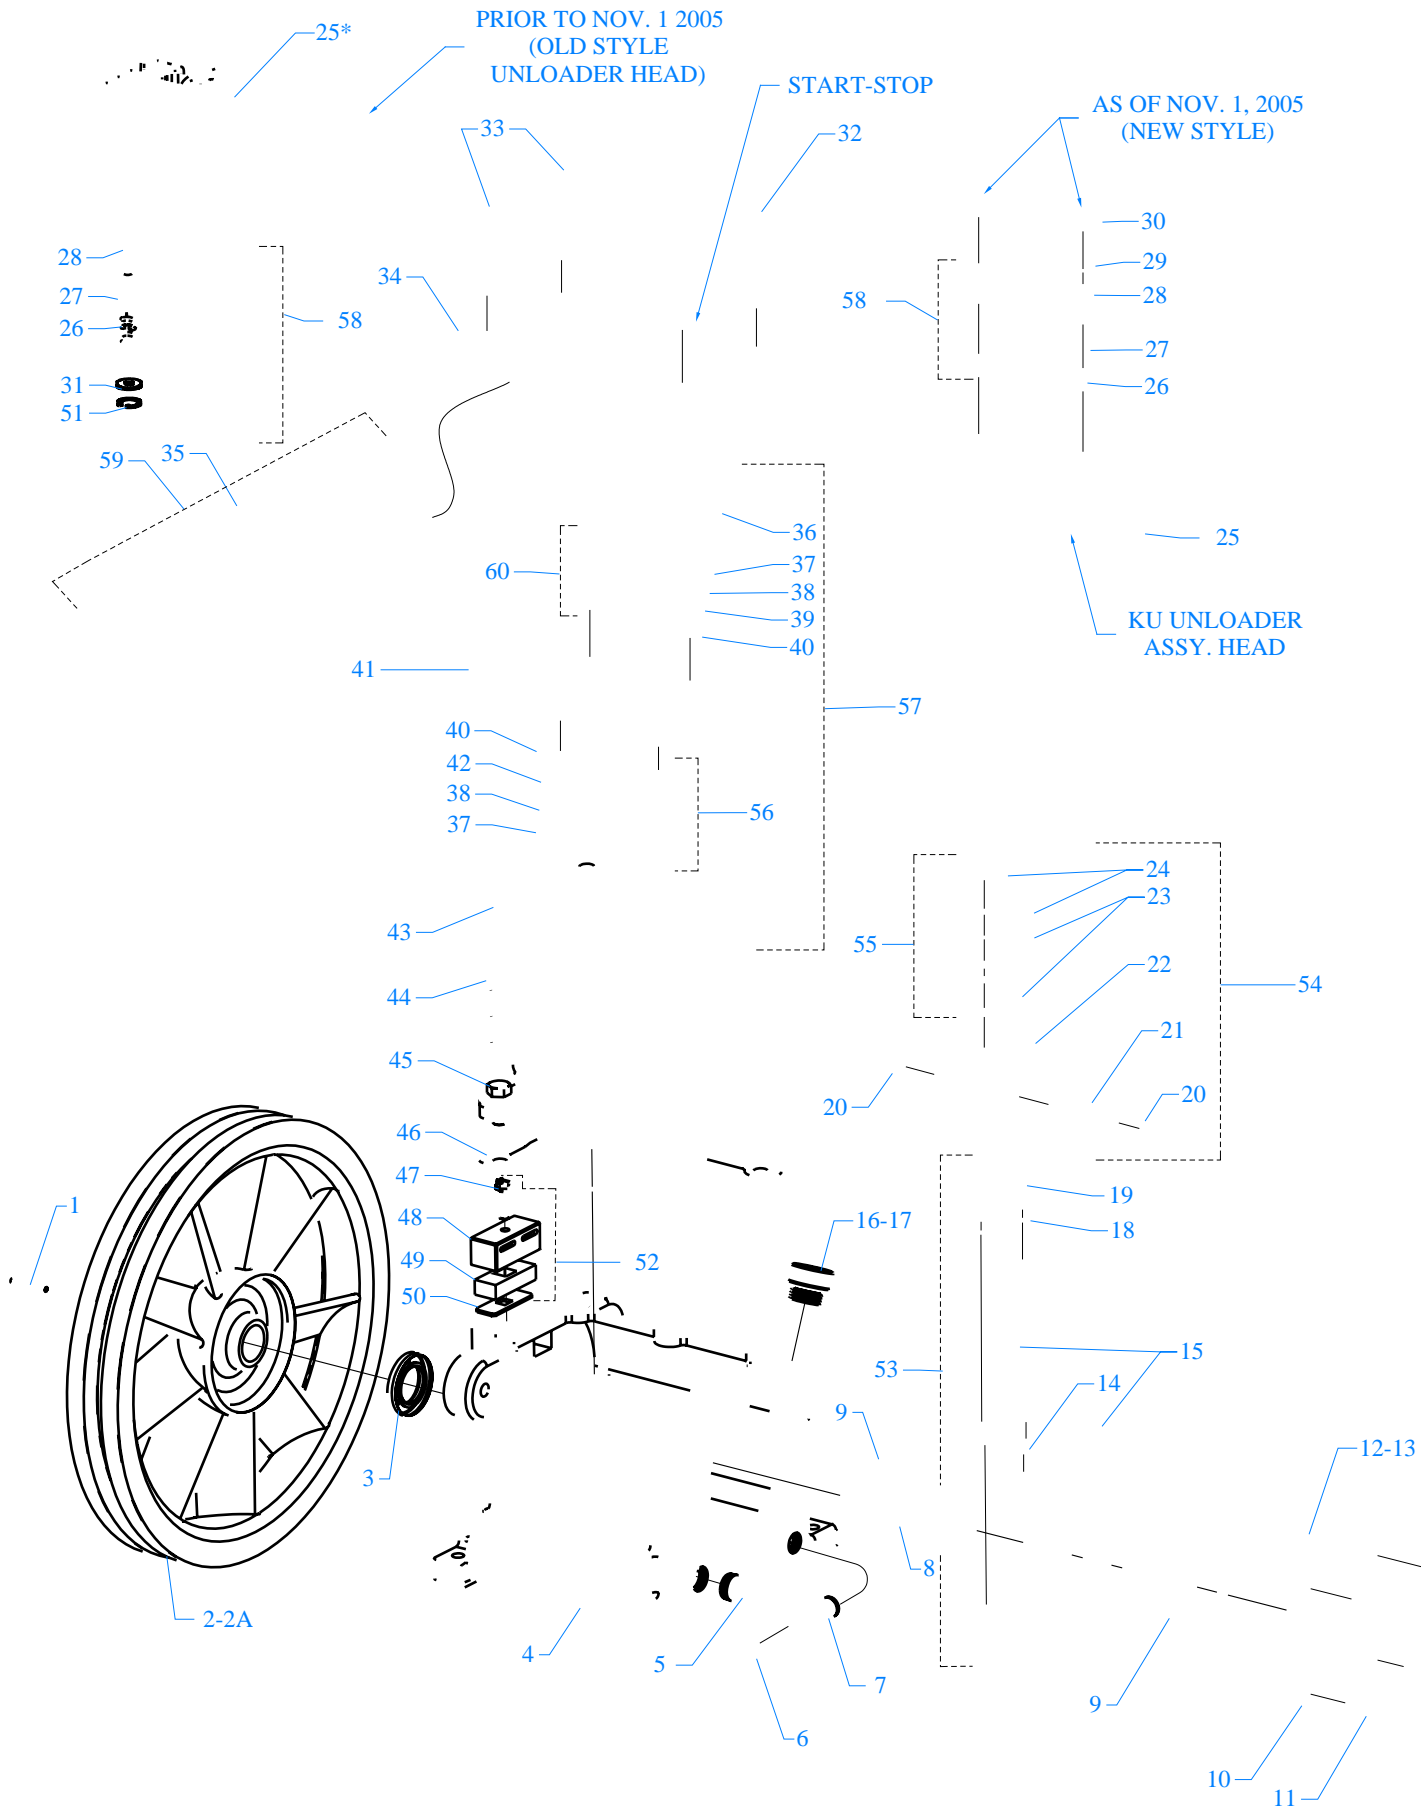

MODEL K & KU
Two Cylinder Single Stage
2-1/2" Bore X 2" Stroke

JENNY PRODUCTS, INC.
850 N. Pleasant Ave.
Somerset, Pennsylvania 15501

Parts List for Model K & KU Pump Assembly

NOTE: The quantity number indicates the total number of pieces required for a complete unit repair.
When ordering parts give compressor model, serial number and part number. Order assemblies when possible.

<u>REF. NO.</u>	<u>PART NO.</u>	<u>DESCRIPTION</u>	<u>QTY.</u>
1	120-1163	PIN,ROLLED,COILED,STL,BLK,1/4ODX1L,K25	1
2	220-1093	FLYWHEEL,K PUMP,CI,10-3/8,1 GROOVE,K23A	1
2A	220-1090	FLYWHEEL,GT PUMP,CI,13-1/4,2 GROOVE,G23 (KC Pump)	1
3	150-1036	SEAL,OIL,LIP,SINGLE,0.875 DIA,K11E	1
4	220-1009	CRANKCASE,K PUMP,CI,W/SIGHT GLASS,K1	1
5	160-1076	GAUGE,SIGHT,LEVEL,OIL,3/8"NPT,LO-M49	1
6	122-1083	CAP,HEX,MI,1/4"NPT	1
7	122-1032	NIPPLE,STEEL,SCH 40,1/4" X 3" L	1
8	220-1010	CRANKSHAFT,K PUMP,CI,MACHINED,K20A	1
9	150-1000	BEARING,BALL,K9	2
10	220-1001	CAP,BEARING,K PUMP,CI,MACHINED,K2	1
11	120-1004	SCREW,CAP,HEXHD,GR5,ST,BLK,1/4-20X3/4 (10FT-LB)	4
12	104-1000-01	GASKET,CAP,BEARING,F&K&G PUMP,1/32THK,L3	1
13	104-1000-02	GASKET,CAP,BEARING,F&K&G PUMP,1/64THK,L4	1
14	150-1011	BEARING,ROD,CONNECTING,PUMP,F,K,G	4
15	310-1001-02	ROD,CONNECTING,WO/BRNG INSERT,L21L&L21K	2
16	610-1029	PLUG,CRANKCASE,FILL,OIL,W/O-RING,K14	1
17	104-1016	RING,O,BUNA-N,5/8"IDX13/16"ODX3/32"THK	1
18	120-1068	WASHER,LOCK,SPLIT,ST,BLK,HIGH CLLR,1/4"	4
19	120-1010	SCREW,CAP,HEXHD,GR5,ST,BLK,1/4-20X1-1/4 10 FT-LB	4
20	104-1103	BUMPER,WRIST PIN,PLASTIC,K36A	4
21	150-1005	PIN,PISTON,STEEL,HARDENED,K35	2
22	220-1005	PISTON,PUMP,ALUMINUM,MACHINED,K32	2