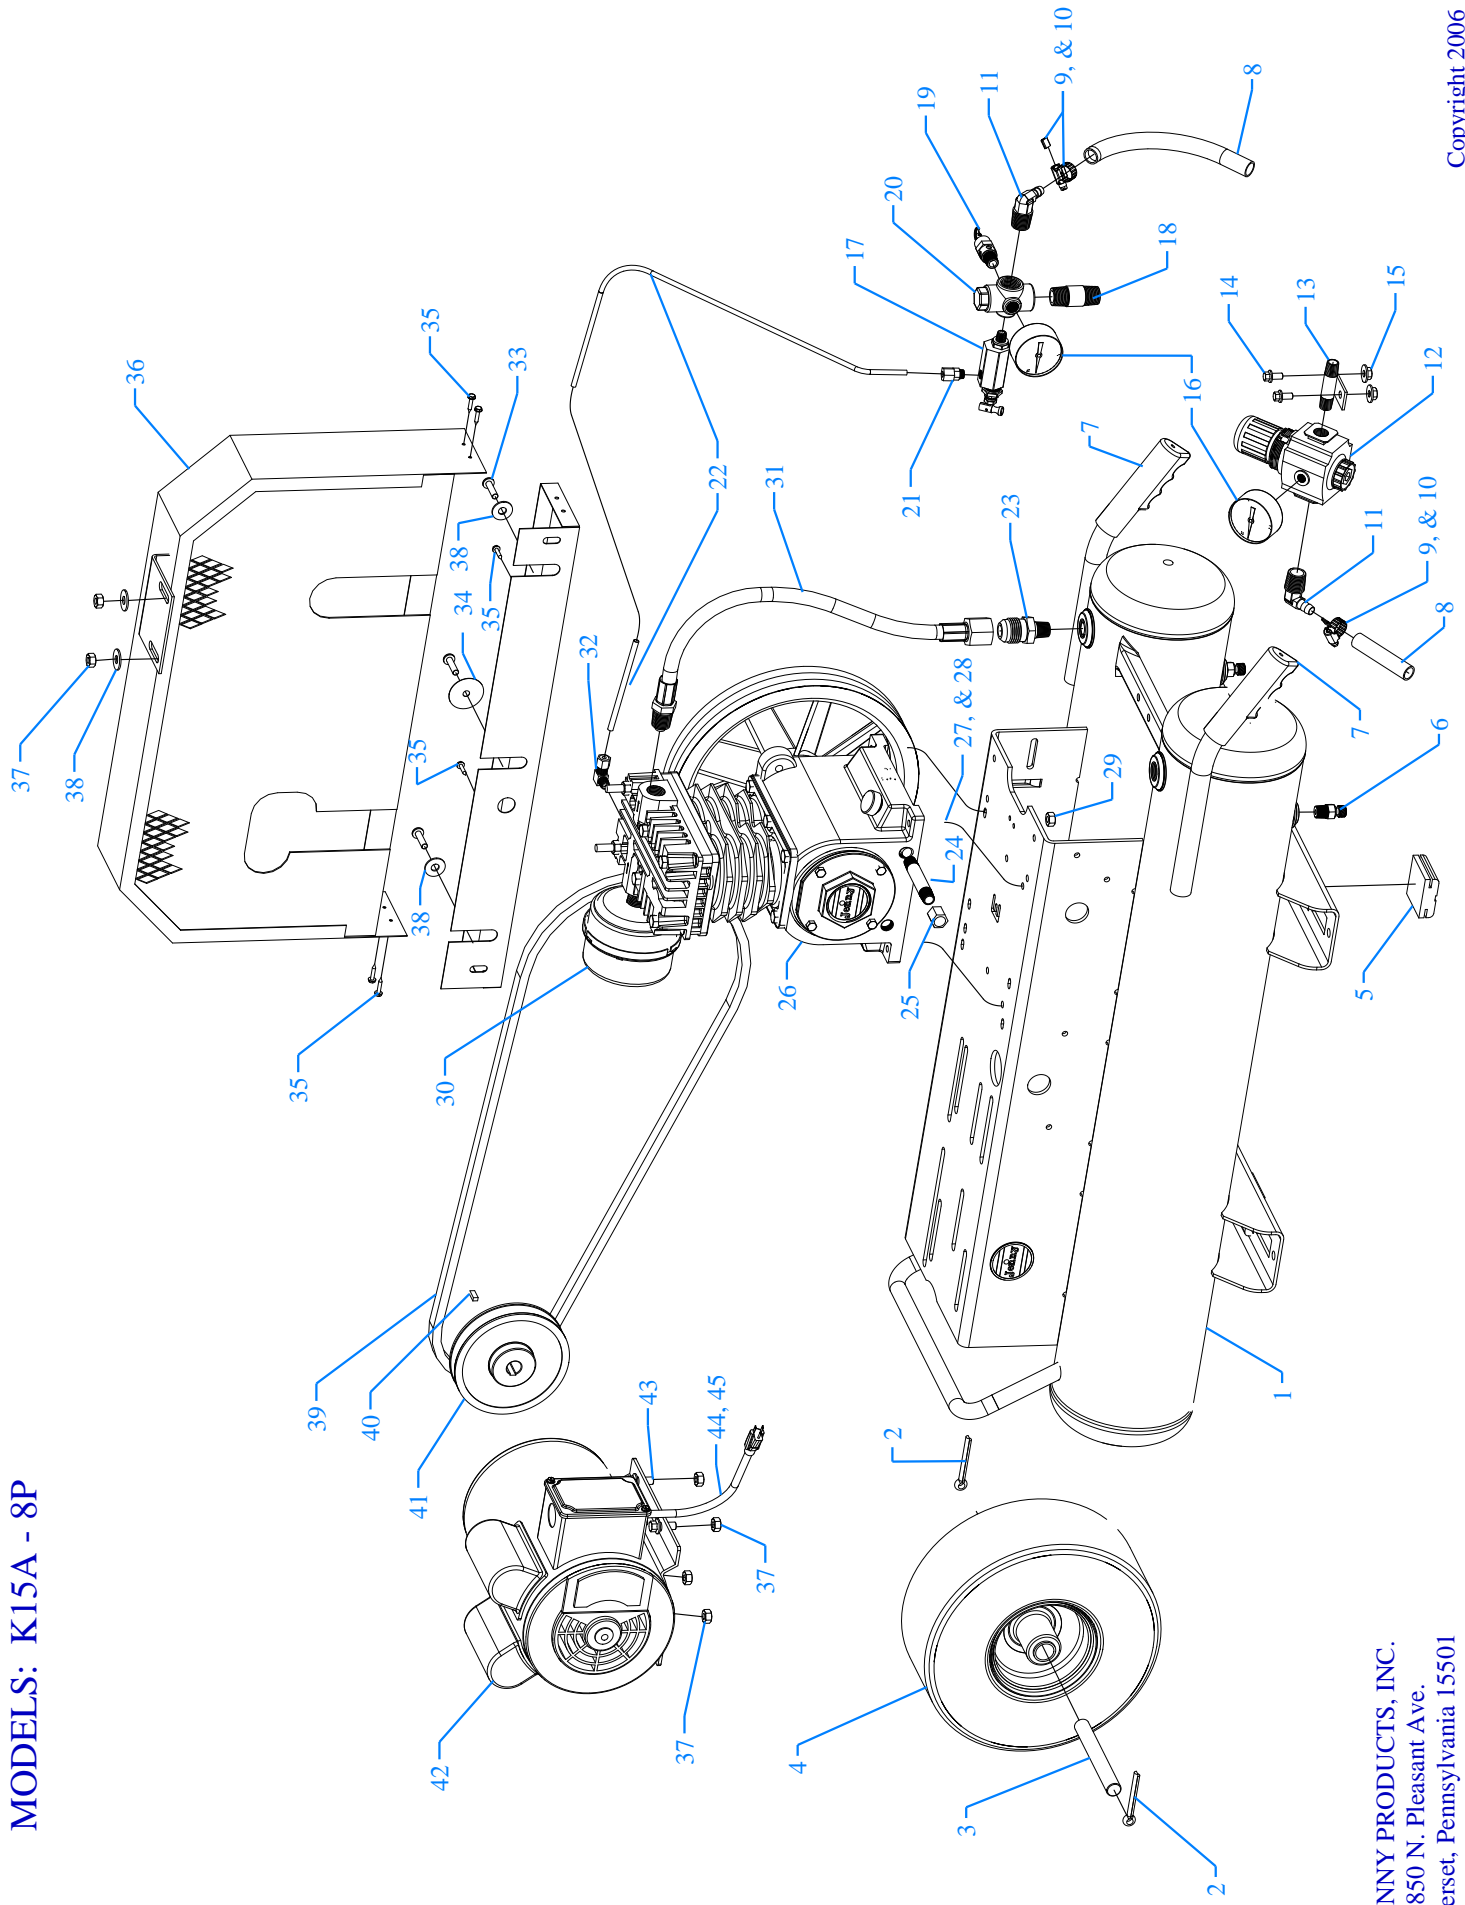

MODELS: K15A - 8P

JENNY PRODUCTS, INC.
850 N. Pleasant Ave.
Somerset, Pennsylvania 15501

Parts List for Model K15A-8P

NOTE: The quantity number indicates the total number of pieces required for a complete pump repair.
When ordering parts give compressor model, serial number and part number. Order assemblies when possible.

<u>REF. NO.</u>	<u>PART NO.</u>	<u>DESCRIPTION</u>	<u>QTY.</u>
1	411-1002	TANK,PORTABLE,8G,RPLMT,8PK ELECTRIC	1
2	120-1286	PIN,COTTER,PLATED,3/16 DIAx2 LONG	2
3	150-1218	AXLE,STEEL,PLATED,8P,5/8"DIAx5"LONG	1
4	150-1219	WHEEL,PNEUM,410/350x4,4"CNTRD,5/8"ID	1
5	104-1249	PAD,RUBBER,40D,11GA,1-1/4x1-7/8x2-1/2,WP	4
6	141-1058	DRAIN,PETCOCK,BRASS,1/4"NPTM,DC14	2
7	104-1072	GRIP,HANDLE,RUBBER,YELLOW,7/8",STERILE	2
8	104-1001	HOSE,AIR,200 PSI,3/8"IDx18"LONG	1
9	104-1075	CAP,COVER,PLASTIC,RED,0.40 X 1/4"X 3/8"	2
10	120-1173	CLAMP,HOSE,GEAR,WORM,SS,5/16" TO 7/8"	2
11	121-1145	BARB,HOSE,ELBOW,MALE,BRASS,3/8HSx3/8NPTM	2
12	160-1001	REGULATOR,PRESSURE,AIR,3/8"NPT	1
13	150-1083	BRACKET,REGULATOR,STEEL,PLATED,3/8",BR	1
14	120-1243	SCREW,FLANGE,HEX,SERR,ST,PL,1/4-20x 1/2	2
15	120-1116	NUT,LOCK,FLANGE,HEX,SERR,ST,PLTD,1/4-20	4
16	142-1003	GAUGE,PSI,200#,BK MT,JENNY,1.5,1/4",PG14	2
17	141-1047	VALVE,PILOT,W/HAND UNLOADER,125PSI,1/4"M	1
18	122-1145	NIPPLE,STEEL,SCH 80,PLTD,1/2" X 1-1/2" L	1
19	141-1004	VALVE,SAFETY,ASME,1/4",165 PSI,54 SCFM	1
20	150-1121	BLOCK,MANIFOLD,ZINC,5 HOLE,TAPPED,MC-5	1
21	121-1025	CONNECTOR,MALE,COMPRESSION,BR,1/4TBx1/8"	1
22	121-1137	TUBING,COPPER,PRE-CUT,1/4"X20-1/2"LONG	1
23	121-1008	CONNECTOR,MALE,BRASS,5/8-45SAEX1/2"NPTM	1