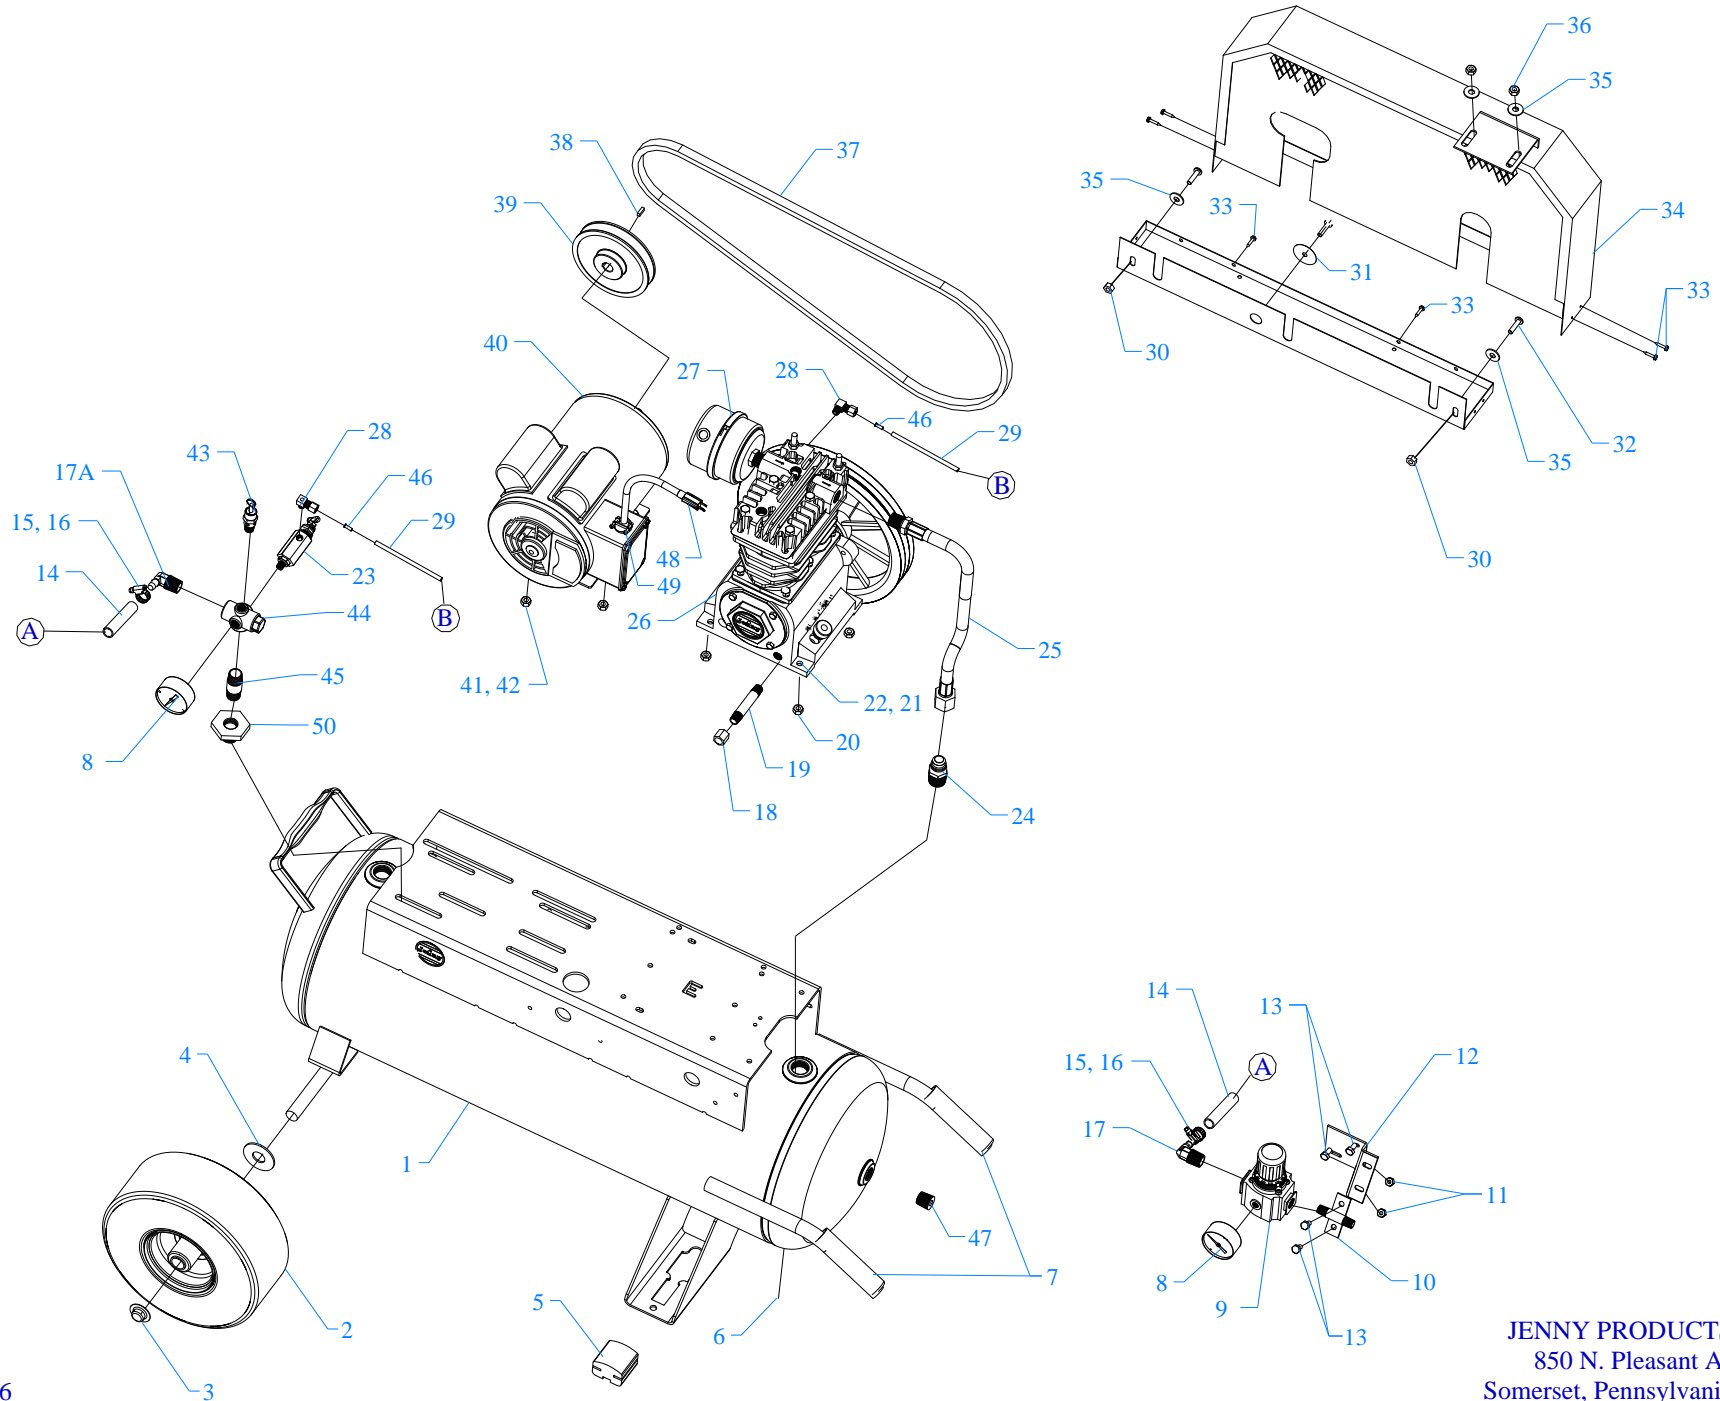

## Parts List for Model K15A-17P

NOTE: The quantity number indicates the total number of pieces required for a complete unit repair.  
When ordering parts give compressor model, serial number and part number. Order assemblies when possible.

<u>REF. NO.</u>	<u>PART NO.</u>	<u>DESCRIPTION</u>	<u>QTY.</u>
43	141-1014	VALVE,SAFETY,ASME,1/4",165 PSI	1
44	220-1121	BLOCK,MANIFOLD,ZINC,5 HOLE,TAPPED,MC-5	1
45	122-1146	NIPPLE,STEEL,SCH 80,PLTD,1/2" X 2-1/2" L	1
46	121-1048	INSERT,TUBING,BRASS,1/4"OD NYLON	2
47	122-1047	PLUG,SOCKET,HEX,ST,PL,1/2" NPT	1
48	123-1023-01	CORD,DROP,SJOW,5-15PLUG,15A,12/3,6 FT	1
49	123-1029	CONNECTOR,ROMEX,CLAMP,STRAIGHT,3/8"	1
50	122-1071	BUSHING,REDUCER,HEX,ST,PLTD,3/4" X 1/2"N	1
NOT SHOWN	610-1225	KIT,ELEMENT,FILTER,G54E,PKG OF 4,G54EP	1
NOT SHOWN	105-1209	OIL,PUMP,SYNTHETIC,BLUE,1 QUART,ESQ	1